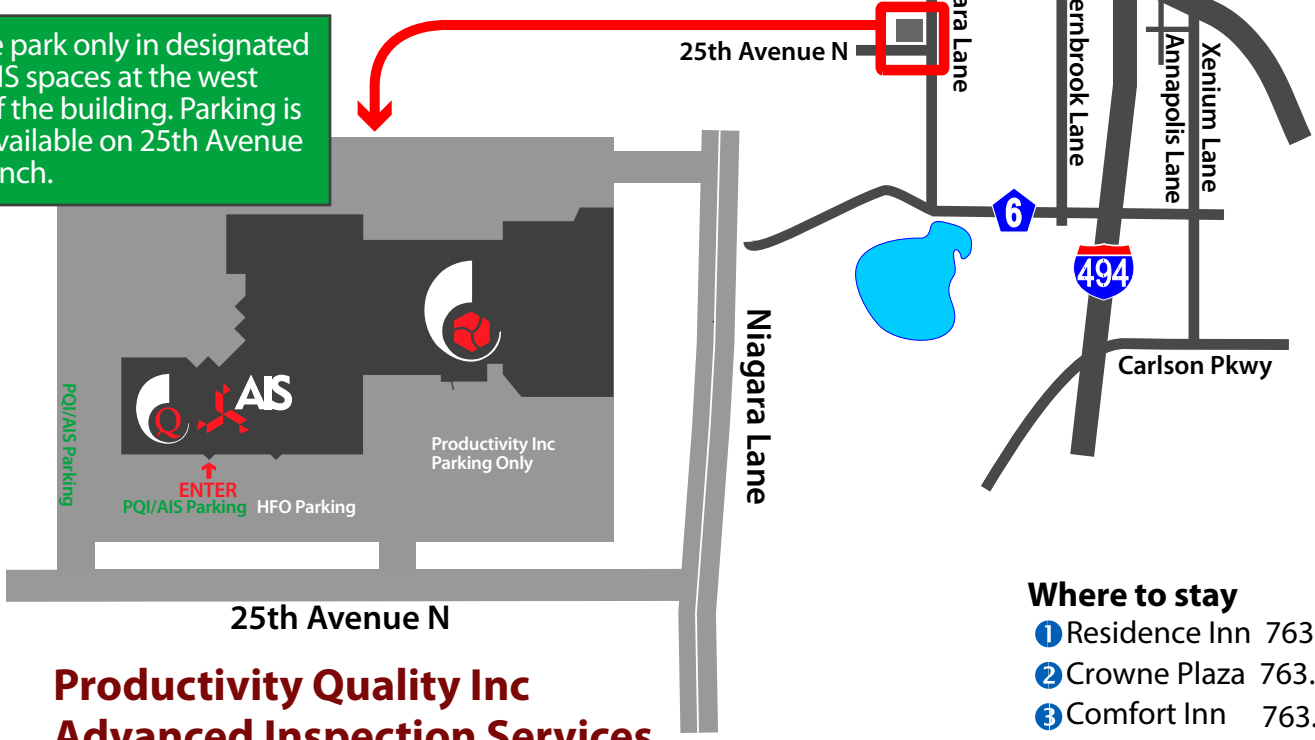

How to get here from there.

Please park only in designated PQI/AIS spaces at the west end of the building. Parking is also available on 25th Avenue in a pinch.

- Where to stay**
- ① Residence Inn 763.577.1600
 - ② Crowne Plaza 763.559.6600
 - ③ Comfort Inn 763.473.3008