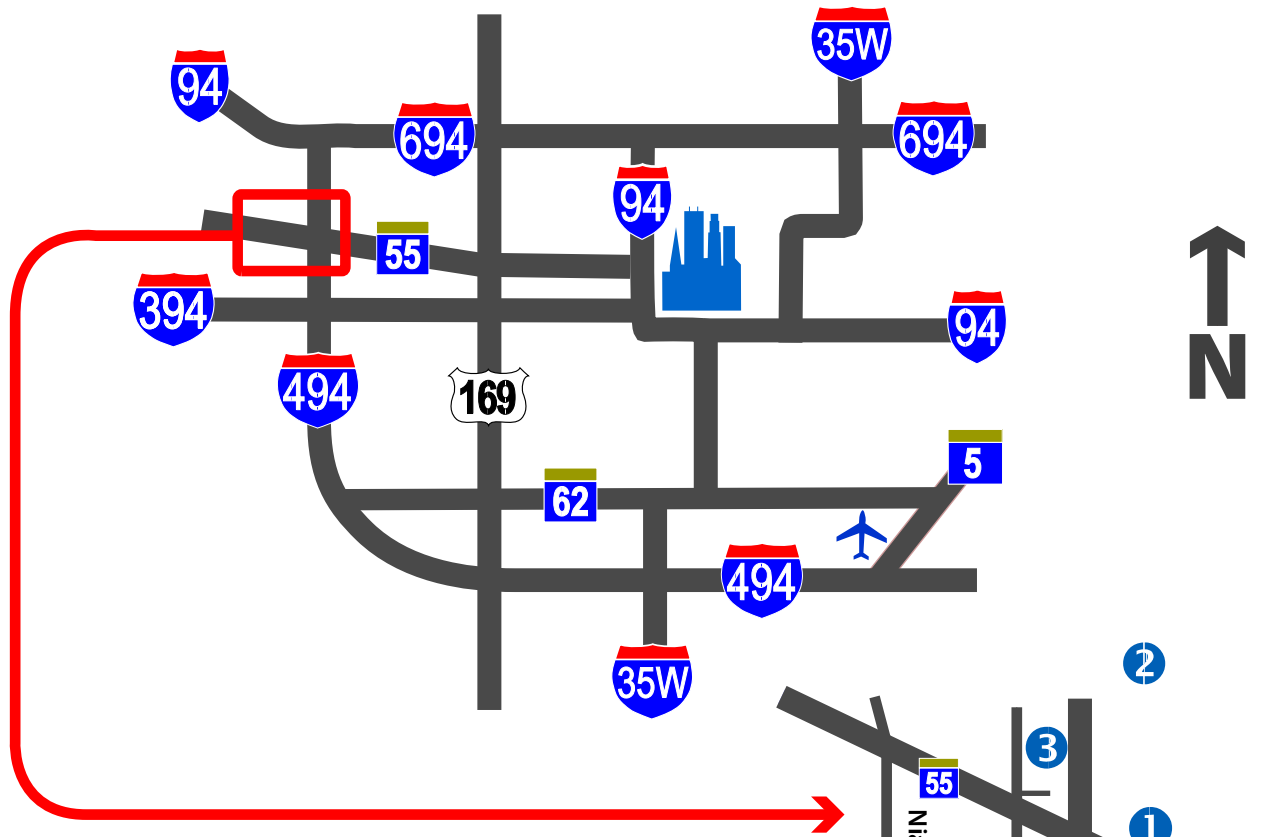

How to get here from there.

Please park only in designated PQI/AIS spaces at the west end of the building. Parking is also available on 25th Avenue in a pinch.

- Where to stay**
- ① Residence Inn 763.577.1600
 - ② Crowne Plaza 763.559.6600
 - ③ Comfort Inn 763.473.3008