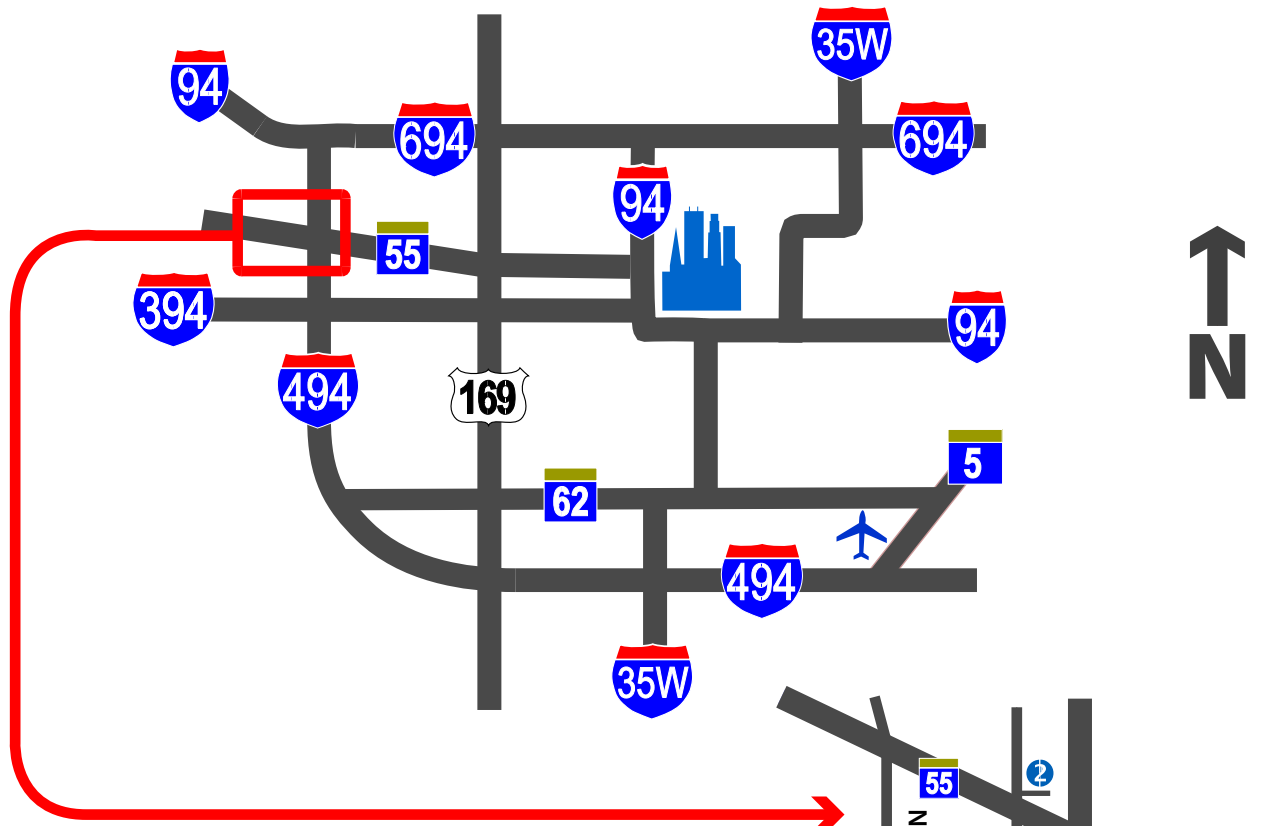

How to get here from there.

Please park only in designated PQI/AIS spaces at the west end of the building. Parking is also available on 25th Avenue in a pinch.

**Productivity Quality Inc
Advanced Inspection Services**
15150 25th Avenue North • Suite 200
Plymouth MN 55447
PQI 763.249.8130/800.772.0620
AIS 763.473.2258

- Where to stay**
- ① Kelly Inn 763.553.1600
 - ② Comfort Inn 763.559.1222
 - ③ Country Inn & Suites 763.473.3008